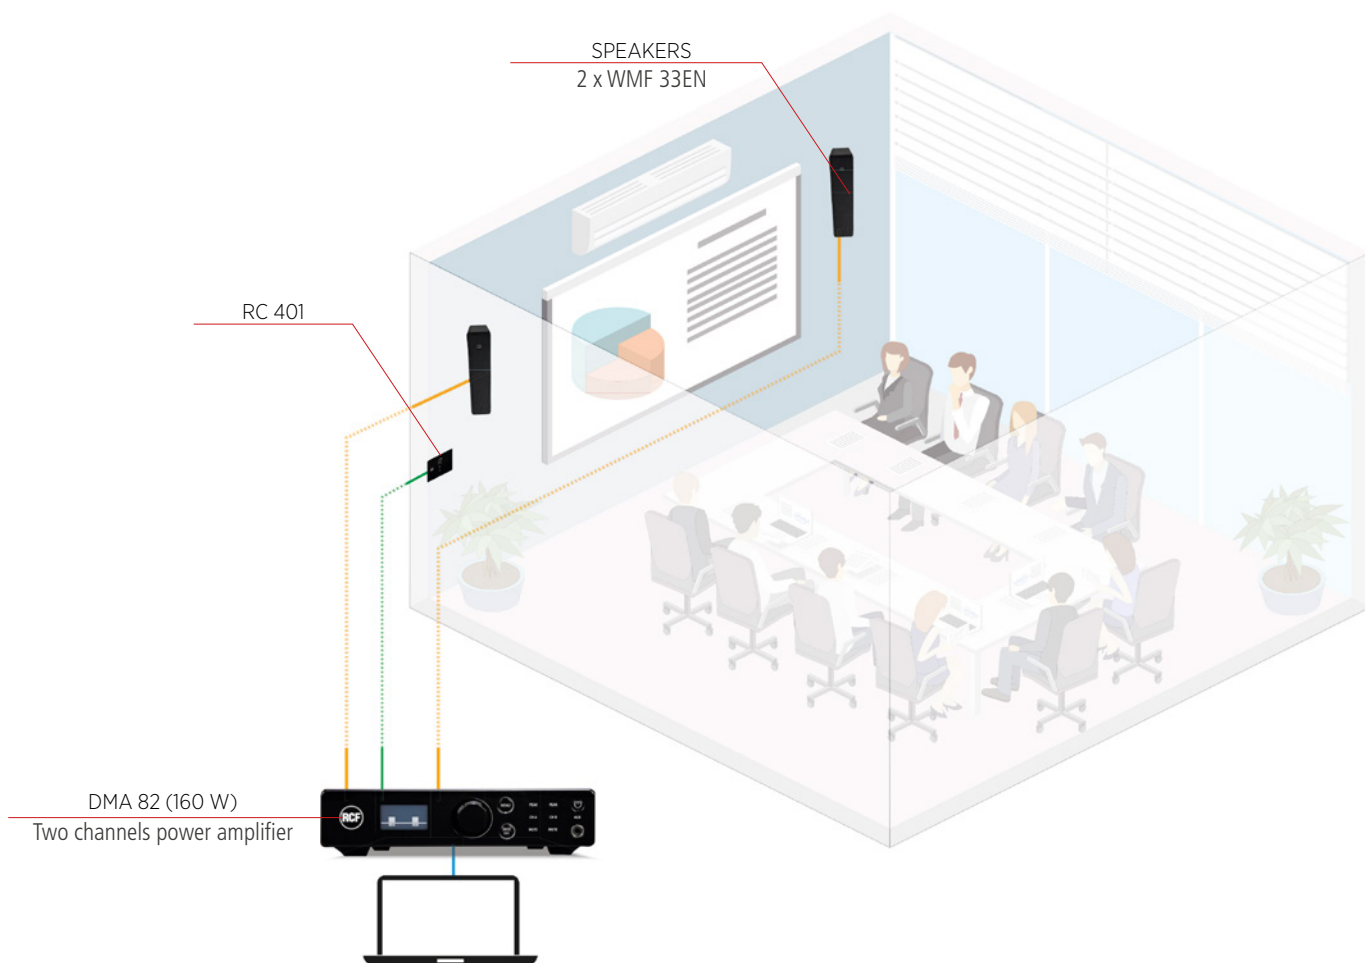

MEETING ROOM

Multimedia application in a meeting room or a corporate space.

ZONES	AMPLIFIER	POWER	OUT LINES	LOUDSPEAKERS	ZONES	ACCESSORIES
1	DMA 82	2 x 80 W	LOW IMP.	2 x WMF 33EN	MEETING ROOM	RC 401

— Amplifier output — Audio input — Accessories