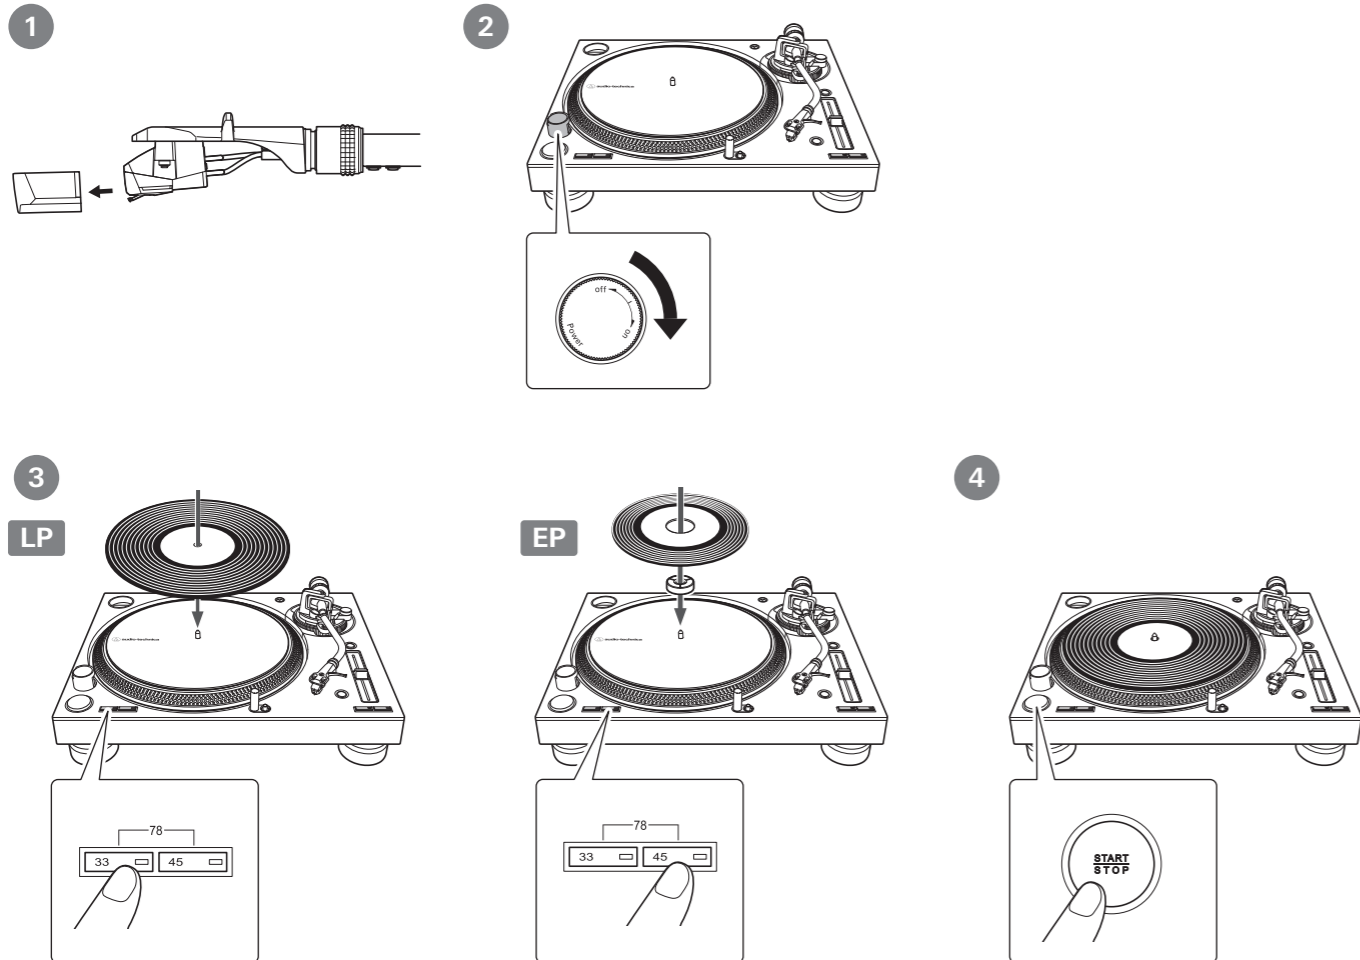

CONTENTS

PREPARATION

CONNECTION

PLAY

6

7

8

STOP

1

2

3

4

CLEANING

For details about turntable and cartridge care accessories, visit www.audio-technica.com.

Stylus

Record