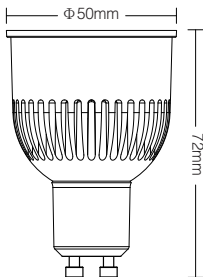

Instructions

6W GU10 Dual White LED Spotlight

Model No.: FUT107

Power: 6W

Voltage: AC100~240V 50/60Hz

Working Temp.: -20~60°C

Color Temp.: 2700K~6500K

Luminous Efficiency: 95LM/W

Luminous Flux: 580LM

CRI: >80 PF: 0.55

Lifespan: 50000h

Beam Angle: 30°

RF: 2.4GHz

Control Distance: 30m