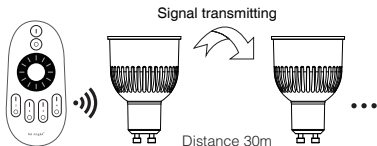

Signal transmitting

One lighting fixture can transmit the signals from the remote control to another lighting fixture within 30m, as long as there is a lighting fixture within 30m, the remote control distance can be limitless.

Attention

1. When install the lighting fixtures, pls switch off the power to make sure the safety.
2. Please check whether the input voltage supply is in accordance with the lighting fixtures.
3. Non-professional user cannot dismantle the lighting fixtures directly, otherwise, it may cause fire and electric shock.
4. Please do not use lighting fixtures around the mental area and high magnetic field, otherwise, it will badly affect the control distance.