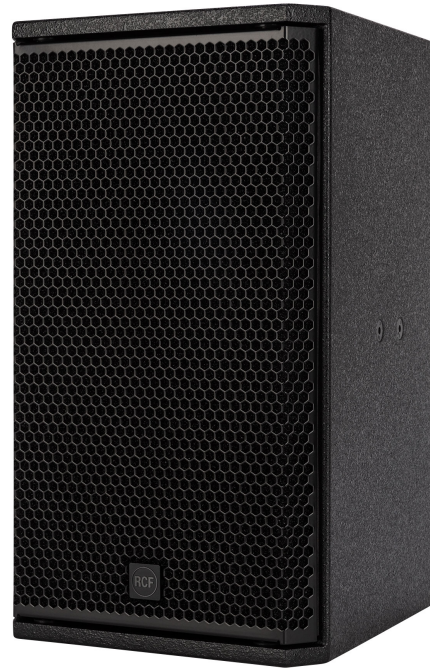

COMPACT M 08

TWO-WAY PASSIVE SPEAKER

DESCRIPTION

COMPACT M 08 is a multipurpose two-way full-range speaker system, suitable for a wide range of applications. Its balanced sound is a big asset in near-field applications for the best intelligibility. The M 08 features high sensitivity, typical of professional audio cabinets thanks to the use of oversized magnets and a HI-FI sound quality, with smooth and wide frequency response, thanks to the wave-guided compression driver. The SPL level of low-distortion audio the M 08 can provide goes far beyond expectations of such a compact solution. The elegant and compact design with accurate finishing makes M 08 suitable for almost any environment, even with architectural constraints. Optional mounting accessories allow using M 08 on wall or ceiling installations.

FEATURES

- 180W AES power handling
- 124 dB max SPL
- 60 ÷ 20000 Hz frequency range
- 90° x 70° constant directivity coverage angle
- 1 x 8" high power woofer
- 1 x 1.4" voice coil compression driver
- High quality plywood cabinet
- Steel front grille with clothing
- Installation points available on rear, top and bottom panels
- 4 pole EUROBLOCK connector (audio input and parallel link output)