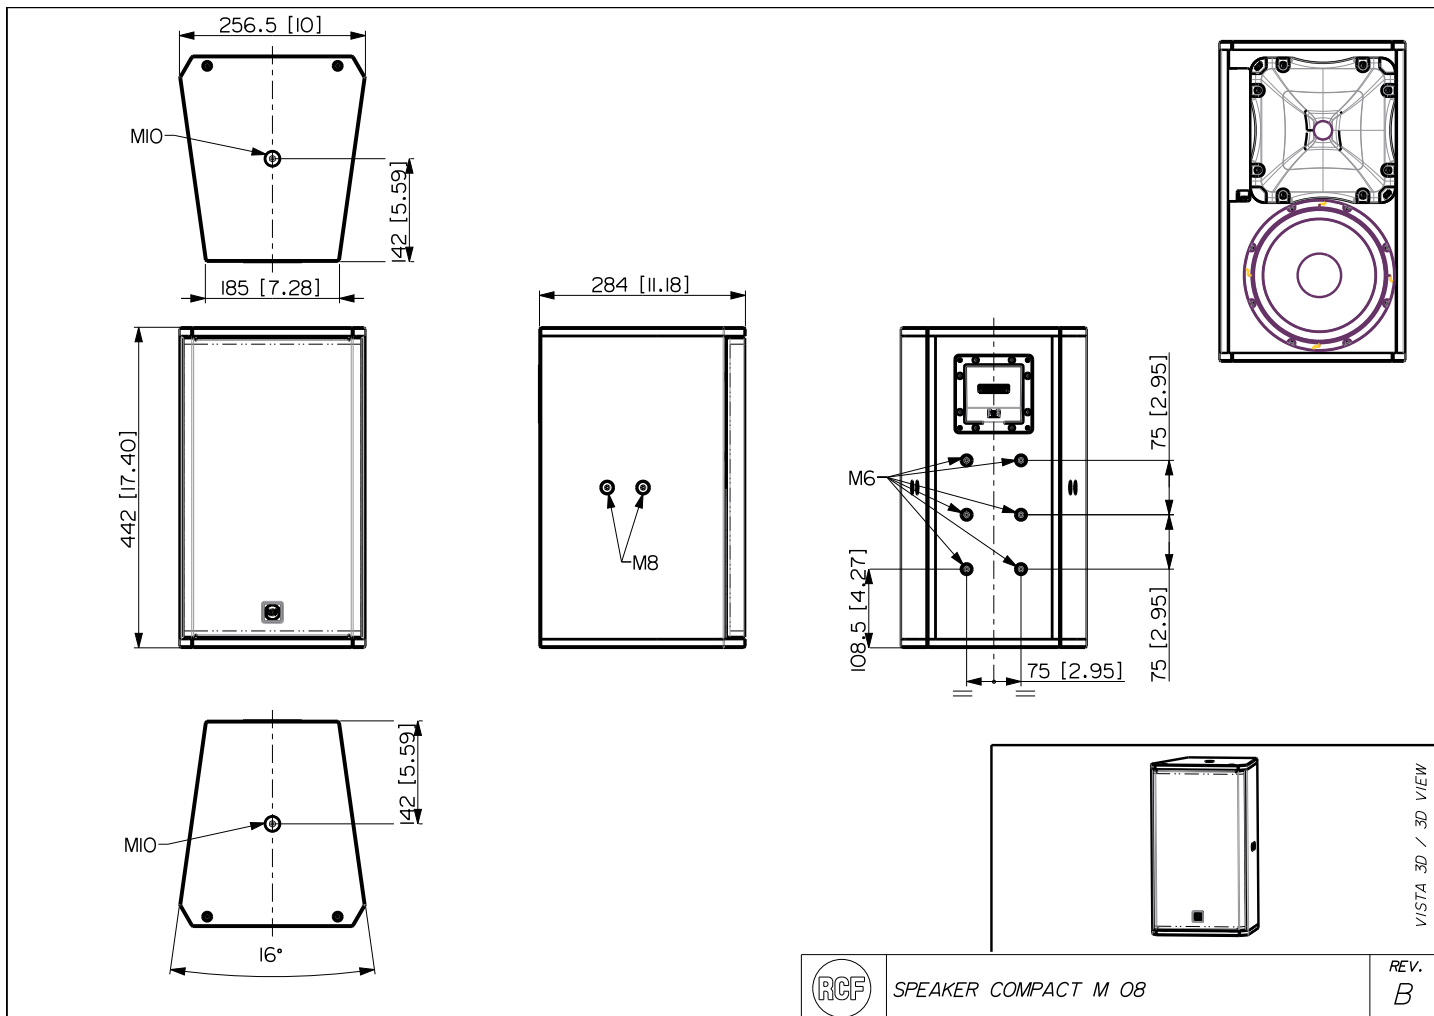

SPEAKER COMPACT M 08

REV.
B

VISTA 3D / 3D VIEW