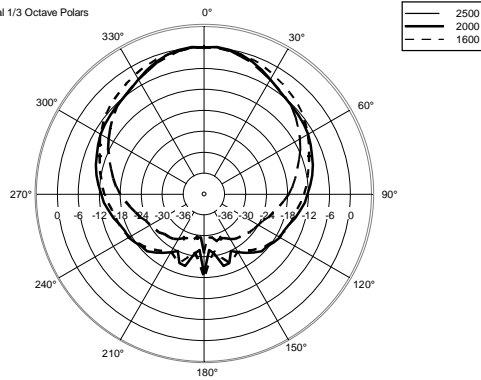

Horizontal 1/3 Octave Polars