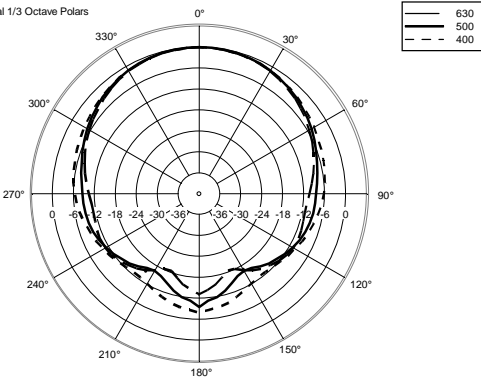

Horizontal 1/3 Octave Polars