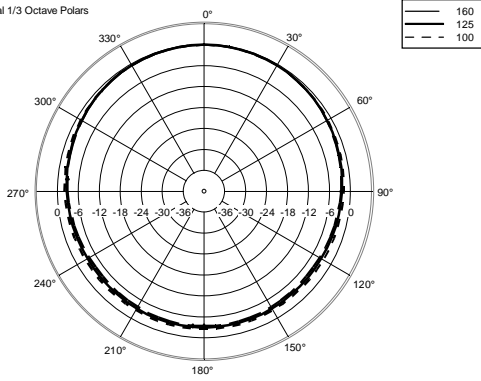

TECHNICAL SPECIFICATIONS

Acoustical specifications	Frequency Response (-10dB):	55 Hz ÷ 20000 Hz
	Max SPL @ 1m:	129 dB
	Horizontal coverage angle:	90°
	Vertical coverage angle:	70°
	Directivity index Q:	9
	System Sensitivity:	98 dB
Power section	Nominal Impedance (ohm):	8 ohm
	Power Handling:	300 W RMS
	Peak Power Handling:	1200 W PEAK
	Recommended Amplifier:	600 W
	Protections:	Dynamic active mosfet
	Crossover Frequencies:	1800 Hz
Transducers	Compression Driver:	1 x 1.0", 1.4" v.c
	Nominal Impedance (ohm):	8 ohm
	Input Power Rating:	25 W AES, 50 W PROGRAM POWER
	Sensitivity:	107 dB, 1W @ 1m
	Woofer:	12", 2.5" v.c
	Nominal Impedance (ohm):	8 ohm
	Input Power Rating:	300 W AES, 600 W PROGRAM POWER
Sensitivity:	98 dB, 1W @ 1m	
Input/Output section	Input connectors:	Euroblock
	Output connectors:	Euroblock
Standard compliance	CE marking:	Yes
Physical specifications	Cabinet/Case Material:	Plywood
	Hardware:	8 x M8, 8 x M10
	Grille:	Steel with clothing
	Color:	Black
Size	Height:	620 mm / 24.41 inches
	Width:	362 mm / 14.25 inches
	Depth:	404 mm / 15.91 inches
	Weight:	22 kg / 48.5 lbs
Shipping informations	Package Height:	655 mm / 25.79 inches
	Package Width:	442 mm / 17.4 inches
	Package Depth:	400 mm / 15.75 inches
	Package Weight:	25.5 kg / 56.22 lbs

PART NUMBER

- **13000596**
COMPACT M 12
Black
EAN 8024530017811

SPEAKER COMPACT M 12

REV.
B

Horizontal 1/3 Octave Polars

Horizontal 1/3 Octave Polars

Horizontal 1/3 Octave Polars

Horizontal 1/3 Octave Polars