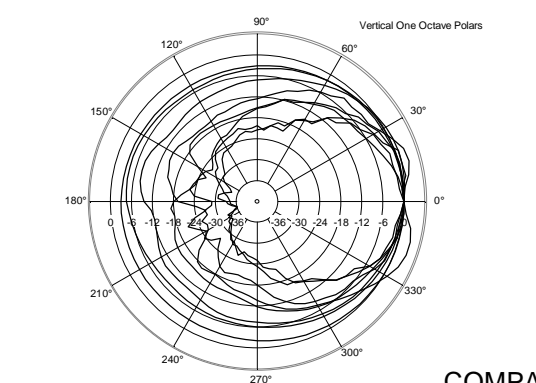

TECHNICAL SPECIFICATIONS

Acoustical specifications	Frequency Response (-10dB):	55 Hz ÷ 20000 Hz
	Max SPL @ 1m:	129 dB
	Horizontal coverage angle:	90°
	Vertical coverage angle:	70°
	Directivity index Q:	9
	System Sensitivity:	98 dB
Power section	Nominal Impedance (ohm):	8 ohm
	Power Handling:	300 W RMS
	Peak Power Handling:	1200 W PEAK
	Recommended Amplifier:	600 W
	Protections:	Dynamic active mosfet
	Crossover Frequencies:	1800 Hz
Transducers	Compression Driver:	1 x 1.0", 1.4" v.c
	Nominal Impedance (ohm):	8 ohm
	Input Power Rating:	25 W AES, 50 W PROGRAM POWER
	Sensitivity:	107 dB, 1W @ 1m
	Woofer:	12", 2.5" v.c
	Nominal Impedance (ohm):	8 ohm
	Input Power Rating:	300 W AES, 600 W PROGRAM POWER
Sensitivity:	98 dB, 1W @ 1m	
Input/Output section	Input connectors:	Euroblock
	Output connectors:	Euroblock
Standard compliance	CE marking:	Yes
Physical specifications	Cabinet/Case Material:	Plywood
	Hardware:	8 x M8, 8 x M10
	Grille:	Steel with clothing
	Color:	Black
Size	Height:	620 mm / 24.41 inches
	Width:	362 mm / 14.25 inches
	Depth:	404 mm / 15.91 inches
	Weight:	22 kg / 48.5 lbs
Shipping informations	Package Height:	655 mm / 25.79 inches
	Package Width:	442 mm / 17.4 inches
	Package Depth:	400 mm / 15.75 inches
	Package Weight:	25.5 kg / 56.22 lbs

Horizontal 1/3 Octave Polars

Horizontal 1/3 Octave Polars

Horizontal 1/3 Octave Polars

Horizontal One Octave Polars

ACCESSORIES

AC WM-C WALL MOUNT FOR NEW COMPACT

PART NUMBER **13360199**
EAN: 8024530007355