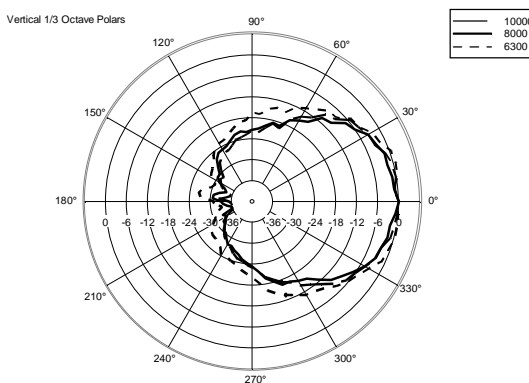

TECHNICAL SPECIFICATIONS

Acoustical specifications	Frequency Response (-10dB):	55 Hz ÷ 20000 Hz
	Max SPL @ 1m:	129 dB
	Horizontal coverage angle:	90°
	Vertical coverage angle:	70°
	Directivity index Q:	9
	System Sensitivity:	98 dB
Power section	Nominal Impedance (ohm):	8 ohm
	Power Handling:	300 W RMS
	Peak Power Handling:	1200 W PEAK
	Recommended Amplifier:	600 W
	Protections:	Dynamic active mosfet
	Crossover Frequencies:	1800 Hz
Transducers	Compression Driver:	1 x 1.0", 1.4" v.c
	Nominal Impedance (ohm):	8 ohm
	Input Power Rating:	25 W AES, 50 W PROGRAM POWER
	Sensitivity:	107 dB, 1W @ 1m
	Woofer:	12", 2.5" v.c
	Nominal Impedance (ohm):	8 ohm
	Input Power Rating:	300 W AES, 600 W PROGRAM POWER
Sensitivity:	98 dB, 1W @ 1m	
Input/Output section	Input connectors:	Euroblock
	Output connectors:	Euroblock
Standard compliance	CE marking:	Yes
Physical specifications	Cabinet/Case Material:	Plywood
	Hardware:	8 x M8, 8 x M10
	Grille:	Steel with clothing
	Color:	Black
Size	Height:	620 mm / 24.41 inches
	Width:	362 mm / 14.25 inches
	Depth:	404 mm / 15.91 inches
	Weight:	22 kg / 48.5 lbs
Shipping informations	Package Height:	655 mm / 25.79 inches
	Package Width:	442 mm / 17.4 inches
	Package Depth:	400 mm / 15.75 inches
	Package Weight:	25.5 kg / 56.22 lbs

Horizontal 1/3 Octave Polars

Horizontal 1/3 Octave Polars

Horizontal 1/3 Octave Polars

Horizontal One Octave Polars

ACCESSORIES

AC WM-C WALL MOUNT FOR NEW COMPACT

PART NUMBER **13360199**
EAN: 8024530007355