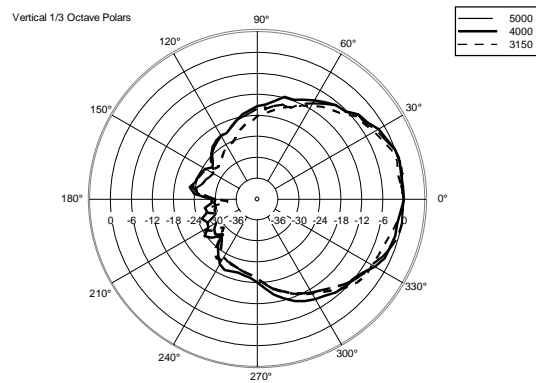

Horizontal 1/3 Octave Polars

Horizontal 1/3 Octave Polars

Horizontal 1/3 Octave Polars

Horizontal One Octave Polars

ACCESSORIES

AC WM-C WALL MOUNT FOR NEW COMPACT

PART NUMBER **13360199**
EAN: 8024530007355