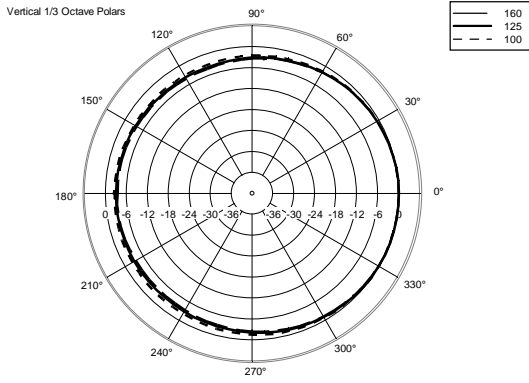

TECHNICAL SPECIFICATIONS

Acoustical specifications	Frequency Response (-10dB):	55 Hz ÷ 20000 Hz
	Max SPL @ 1m:	129 dB
	Horizontal coverage angle:	90°
	Vertical coverage angle:	70°
	Directivity index Q:	9
	System Sensitivity:	98 dB
Power section	Nominal Impedance (ohm):	8 ohm
	Power Handling:	300 W RMS
	Peak Power Handling:	1200 W PEAK
	Recommended Amplifier:	600 W
	Protections:	Dynamic active mosfet
	Crossover Frequencies:	1800 Hz
Transducers	Compression Driver:	1 x 1.0", 1.4" v.c
	Nominal Impedance (ohm):	8 ohm
	Input Power Rating:	25 W AES, 50 W PROGRAM POWER
	Sensitivity:	107 dB, 1W @ 1m
	Woofer:	12", 2.5" v.c
	Nominal Impedance (ohm):	8 ohm
	Input Power Rating:	300 W AES, 600 W PROGRAM POWER
Sensitivity:	98 dB, 1W @ 1m	
Input/Output section	Input connectors:	Euroblock
	Output connectors:	Euroblock
Standard compliance	CE marking:	Yes
Physical specifications	Cabinet/Case Material:	Plywood
	Hardware:	8 x M8, 8 x M10
	Grille:	Steel with clothing
	Color:	Black
Size	Height:	620 mm / 24.41 inches
	Width:	362 mm / 14.25 inches
	Depth:	404 mm / 15.91 inches
	Weight:	22 kg / 48.5 lbs
Shipping informations	Package Height:	655 mm / 25.79 inches
	Package Width:	442 mm / 17.4 inches
	Package Depth:	400 mm / 15.75 inches
	Package Weight:	25.5 kg / 56.22 lbs

Horizontal 1/3 Octave Polars

Horizontal 1/3 Octave Polars

Horizontal 1/3 Octave Polars

Horizontal One Octave Polars

ACCESSORIES

AC WM-C WALL MOUNT FOR NEW COMPACT

PART NUMBER **13360199**
EAN: 8024530007355