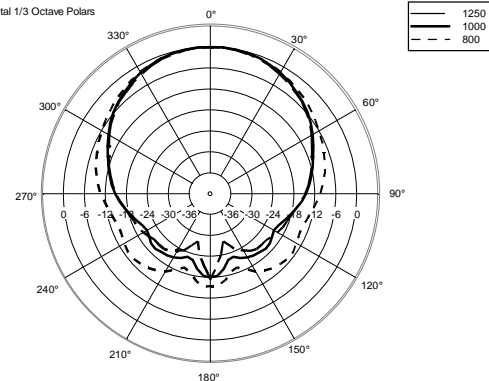

TECHNICAL SPECIFICATIONS

Acoustical specifications	Frequency Response (-10dB):	55 Hz ÷ 20000 Hz
	Max SPL @ 1m:	129 dB
	Horizontal coverage angle:	90°
	Vertical coverage angle:	70°
	Directivity index Q:	9
	System Sensitivity:	98 dB
Power section	Nominal Impedance (ohm):	8 ohm
	Power Handling:	300 W RMS
	Peak Power Handling:	1200 W PEAK
	Recommended Amplifier:	600 W
	Protections:	Dynamic active mosfet
	Crossover Frequencies:	1800 Hz
Transducers	Compression Driver:	1 x 1.0", 1.4" v.c
	Nominal Impedance (ohm):	8 ohm
	Input Power Rating:	25 W AES, 50 W PROGRAM POWER
	Sensitivity:	107 dB, 1W @ 1m
	Woofer:	12", 2.5" v.c
	Nominal Impedance (ohm):	8 ohm
	Input Power Rating:	300 W AES, 600 W PROGRAM POWER
Sensitivity:	98 dB, 1W @ 1m	
Input/Output section	Input connectors:	Euroblock
	Output connectors:	Euroblock
Standard compliance	CE marking:	Yes
Physical specifications	Cabinet/Case Material:	Plywood
	Hardware:	8 x M8, 8 x M10
	Grille:	Steel with clothing
	Color:	Black
Size	Height:	620 mm / 24.41 inches
	Width:	362 mm / 14.25 inches
	Depth:	404 mm / 15.91 inches
	Weight:	22 kg / 48.5 lbs
Shipping informations	Package Height:	655 mm / 25.79 inches
	Package Width:	442 mm / 17.4 inches
	Package Depth:	400 mm / 15.75 inches
	Package Weight:	25.5 kg / 56.22 lbs

PART NUMBER

- **13000596**
COMPACT M 12
Black
EAN 8024530017811

SPEAKER COMPACT M 12

REV.
B

Horizontal 1/3 Octave Polars

Horizontal 1/3 Octave Polars

Horizontal 1/3 Octave Polars

Horizontal 1/3 Octave Polars

Horizontal 1/3 Octave Polars

Horizontal 1/3 Octave Polars

Horizontal 1/3 Octave Polars

Horizontal One Octave Polars

ACCESSORIES

AC WM-C WALL MOUNT FOR NEW COMPACT

PART NUMBER **13360199**
EAN: 8024530007355