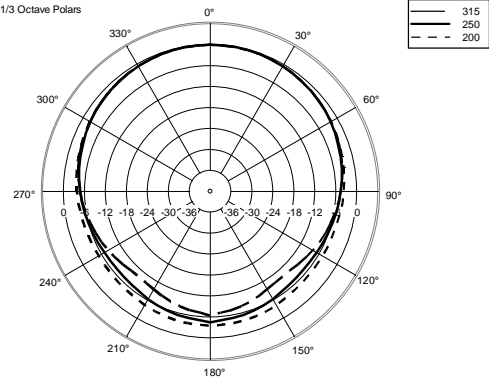

Horizontal 1/3 Octave Polars

Horizontal 1/3 Octave Polars