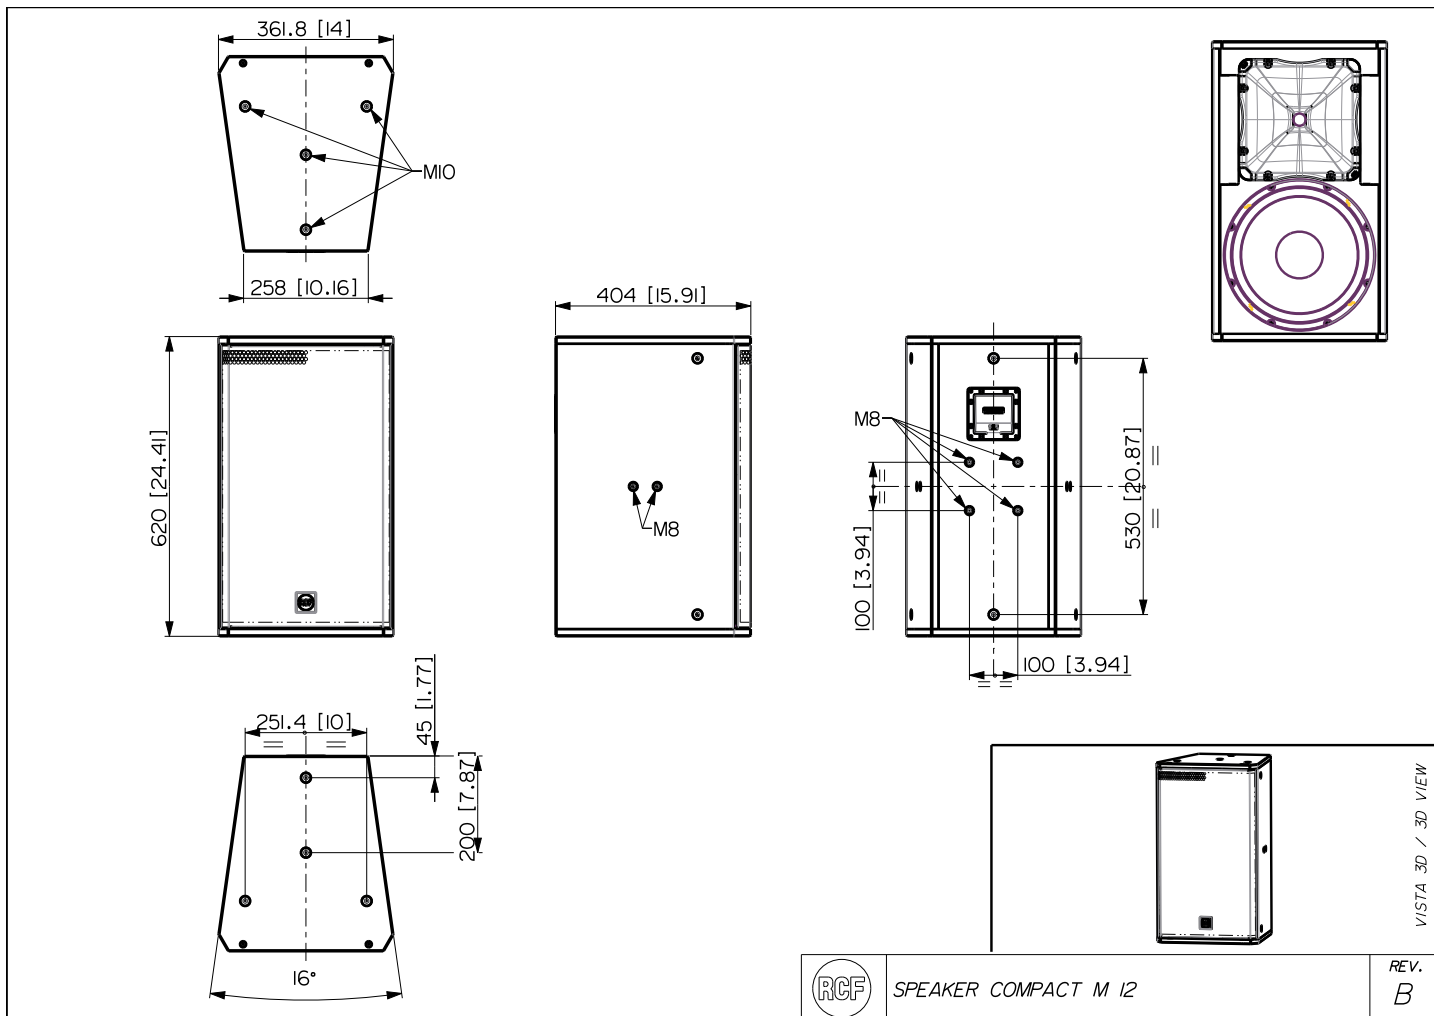

FEATURES

- 300 W AES power handling
- 129 dB max SPL
- 55 ÷ 20000 Hz frequency range
- 90° x 70° constant directivity coverage angle
- 1 x 12" high power woofer
- 1 x 1.4" voice coil compression driver
- High quality plywood cabinet
- Steel front grille with clothing
- Installation points available on rear, top and bottom panels
- 4 pole EUROBLOCK connector (audio input and parallel link output)

TECHNICAL SPECIFICATIONS

Acoustical specifications	Frequency Response (-10dB):	55 Hz ÷ 20000 Hz
	Max SPL @ 1m:	129 dB
	Horizontal coverage angle:	90°
	Vertical coverage angle:	70°
	Directivity index Q:	9
	System Sensitivity:	98 dB
Power section	Nominal Impedance (ohm):	8 ohm
	Power Handling:	300 W RMS
	Peak Power Handling:	1200 W PEAK
	Recommended Amplifier:	600 W
	Protections:	Dynamic active mosfet
	Crossover Frequencies:	1800 Hz
Transducers	Compression Driver:	1 x 1.0", 1.4" v.c
	Nominal Impedance (ohm):	8 ohm
	Input Power Rating:	25 W AES, 50 W PROGRAM POWER
	Sensitivity:	107 dB, 1W @ 1m
	Woofer:	12", 2.5" v.c
	Nominal Impedance (ohm):	8 ohm
	Input Power Rating:	300 W AES, 600 W PROGRAM POWER
Sensitivity:	98 dB, 1W @ 1m	
Input/Output section	Input connectors:	Euroblock
	Output connectors:	Euroblock
Standard compliance	CE marking:	Yes
Physical specifications	Cabinet/Case Material:	Plywood
	Hardware:	8 x M8, 8 x M10
	Grille:	Steel with clothing
	Color:	Black
Size	Height:	620 mm / 24.41 inches
	Width:	362 mm / 14.25 inches
	Depth:	404 mm / 15.91 inches
	Weight:	22 kg / 48.5 lbs
Shipping informations	Package Height:	655 mm / 25.79 inches
	Package Width:	442 mm / 17.4 inches
	Package Depth:	400 mm / 15.75 inches
	Package Weight:	25.5 kg / 56.22 lbs

PART NUMBER

- **13000596**
COMPACT M 12
Black
EAN 8024530017811

SPEAKER COMPACT M 12

REV.
B

Horizontal 1/3 Octave Polars

Horizontal 1/3 Octave Polars

Horizontal 1/3 Octave Polars

Horizontal 1/3 Octave Polars