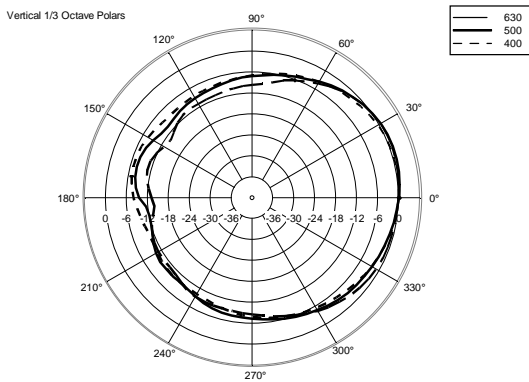

TECHNICAL SPECIFICATIONS

Acoustical specifications	Frequency Response (-10dB):	55 Hz ÷ 20000 Hz
	Max SPL @ 1m:	129 dB
	Horizontal coverage angle:	90°
	Vertical coverage angle:	70°
	Directivity index Q:	9
	System Sensitivity:	98 dB
Power section	Nominal Impedance (ohm):	8 ohm
	Power Handling:	300 W RMS
	Peak Power Handling:	1200 W PEAK
	Recommended Amplifier:	600 W
	Protections:	Dynamic active mosfet
	Crossover Frequencies:	1800 Hz
Transducers	Compression Driver:	1 x 1.0", 1.4" v.c
	Nominal Impedance (ohm):	8 ohm
	Input Power Rating:	25 W AES, 50 W PROGRAM POWER
	Sensitivity:	107 dB, 1W @ 1m
	Woofer:	12", 2.5" v.c
	Nominal Impedance (ohm):	8 ohm
	Input Power Rating:	300 W AES, 600 W PROGRAM POWER
Sensitivity:	98 dB, 1W @ 1m	
Input/Output section	Input connectors:	Euroblock
	Output connectors:	Euroblock
Standard compliance	CE marking:	Yes
Physical specifications	Cabinet/Case Material:	Plywood
	Hardware:	8 x M8, 8 x M10
	Grille:	Steel with clothing
	Color:	Black
Size	Height:	620 mm / 24.41 inches
	Width:	362 mm / 14.25 inches
	Depth:	404 mm / 15.91 inches
	Weight:	22 kg / 48.5 lbs
Shipping informations	Package Height:	655 mm / 25.79 inches
	Package Width:	442 mm / 17.4 inches
	Package Depth:	400 mm / 15.75 inches
	Package Weight:	25.5 kg / 56.22 lbs

Horizontal 1/3 Octave Polars

Horizontal 1/3 Octave Polars

Horizontal 1/3 Octave Polars

Horizontal One Octave Polars

ACCESSORIES

AC WM-C WALL MOUNT FOR NEW COMPACT

PART NUMBER **13360199**
EAN: 8024530007355