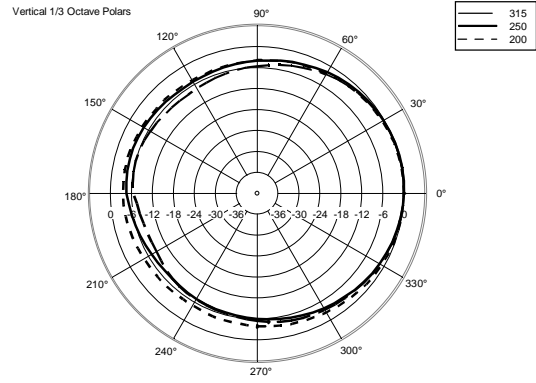

TECHNICAL SPECIFICATIONS

Acoustical specifications	Frequency Response (-10dB):	55 Hz ÷ 20000 Hz
	Max SPL @ 1m:	129 dB
	Horizontal coverage angle:	90°
	Vertical coverage angle:	70°
	Directivity index Q:	9
	System Sensitivity:	98 dB
Power section	Nominal Impedance (ohm):	8 ohm
	Power Handling:	300 W RMS
	Peak Power Handling:	1200 W PEAK
	Recommended Amplifier:	600 W
	Protections:	Dynamic active mosfet
	Crossover Frequencies:	1800 Hz
Transducers	Compression Driver:	1 x 1.0", 1.4" v.c
	Nominal Impedance (ohm):	8 ohm
	Input Power Rating:	25 W AES, 50 W PROGRAM POWER
	Sensitivity:	107 dB, 1W @ 1m
	Woofer:	12", 2.5" v.c
	Nominal Impedance (ohm):	8 ohm
	Input Power Rating:	300 W AES, 600 W PROGRAM POWER
Sensitivity:	98 dB, 1W @ 1m	
Input/Output section	Input connectors:	Euroblock
	Output connectors:	Euroblock
Standard compliance	CE marking:	Yes
Physical specifications	Cabinet/Case Material:	Plywood
	Hardware:	8 x M8, 8 x M10
	Grille:	Steel with clothing
	Color:	Black
Size	Height:	620 mm / 24.41 inches
	Width:	362 mm / 14.25 inches
	Depth:	404 mm / 15.91 inches
	Weight:	22 kg / 48.5 lbs
Shipping informations	Package Height:	655 mm / 25.79 inches
	Package Width:	442 mm / 17.4 inches
	Package Depth:	400 mm / 15.75 inches
	Package Weight:	25.5 kg / 56.22 lbs

Horizontal 1/3 Octave Polars

Horizontal 1/3 Octave Polars

Horizontal 1/3 Octave Polars

Horizontal One Octave Polars

ACCESSORIES

AC WM-C WALL MOUNT FOR NEW COMPACT

PART NUMBER **13360199**
EAN: 8024530007355