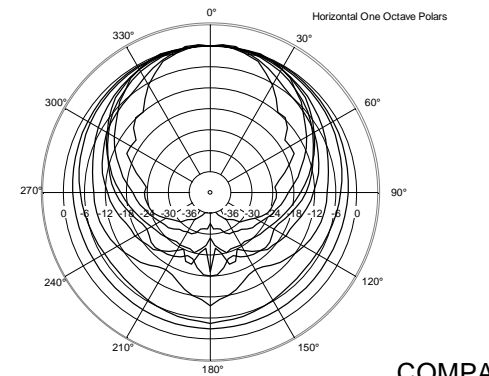

TECHNICAL SPECIFICATIONS

Acoustical specifications	Frequency Response (-10dB):	55 Hz ÷ 20000 Hz
	Max SPL @ 1m:	129 dB
	Horizontal coverage angle:	90°
	Vertical coverage angle:	70°
	Directivity index Q:	9
	System Sensitivity:	98 dB
Power section	Nominal Impedance (ohm):	8 ohm
	Power Handling:	300 W RMS
	Peak Power Handling:	1200 W PEAK
	Recommended Amplifier:	600 W
	Protections:	Dynamic active mosfet
	Crossover Frequencies:	1800 Hz
Transducers	Compression Driver:	1 x 1.0", 1.4" v.c
	Nominal Impedance (ohm):	8 ohm
	Input Power Rating:	25 W AES, 50 W PROGRAM POWER
	Sensitivity:	107 dB, 1W @ 1m
	Woofer:	12", 2.5" v.c
	Nominal Impedance (ohm):	8 ohm
	Input Power Rating:	300 W AES, 600 W PROGRAM POWER
Sensitivity:	98 dB, 1W @ 1m	
Input/Output section	Input connectors:	Euroblock
	Output connectors:	Euroblock
Standard compliance	CE marking:	Yes
Physical specifications	Cabinet/Case Material:	Plywood
	Hardware:	8 x M8, 8 x M10
	Grille:	Steel with clothing
	Color:	Black
Size	Height:	620 mm / 24.41 inches
	Width:	362 mm / 14.25 inches
	Depth:	404 mm / 15.91 inches
	Weight:	22 kg / 48.5 lbs
Shipping informations	Package Height:	655 mm / 25.79 inches
	Package Width:	442 mm / 17.4 inches
	Package Depth:	400 mm / 15.75 inches
	Package Weight:	25.5 kg / 56.22 lbs

Horizontal 1/3 Octave Polars

Horizontal 1/3 Octave Polars

Horizontal 1/3 Octave Polars

Horizontal One Octave Polars

ACCESSORIES

AC WM-C WALL MOUNT FOR NEW COMPACT

PART NUMBER **13360199**
EAN: 8024530007355

HORIZONTAL BRACKET H-BR 2X COMPACT M 12

PART NUMBER **13360445**
EAN: 8024530018283

PANEL PNL IN-OUT SPEAKON

PART NUMBER **12399062**
EAN:

VERTICAL BRACKET V-BR 2X COMPACT M 12

PART NUMBER **13360448**
EAN: 8024530018313