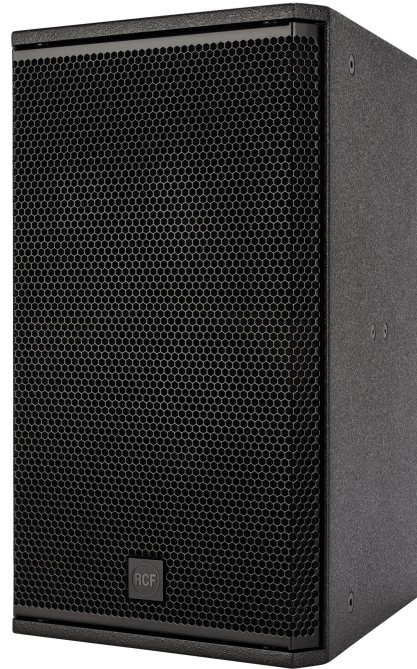

COMPACT M 12

TWO-WAY PASSIVE SPEAKER

DESCRIPTION

COMPACT M 12 is a multipurpose two-way full-range speaker system, suitable for a wide range of applications. Its balanced sound is a big asset in near-field applications for the best intelligibility. The M 12 features high sensitivity, typical of professional audio cabinets thanks to the use of oversized magnets and a HI-FI sound quality, with smooth and wide frequency response, thanks to the wave-guided compression driver. The SPL level of low-distortion audio the M 12 can provide goes far beyond expectations of such a compact solution. The elegant and compact design with accurate finishing makes M 12 suitable for almost any environment, even with architectural constraints. Optional mounting accessories allow using M 12 on wall or ceiling installations.

FEATURES

- 300 W AES power handling
- 129 dB max SPL
- 55 ÷ 20000 Hz frequency range
- 90° x 70° constant directivity coverage angle
- 1 x 12" high power woofer
- 1 x 1.4" voice coil compression driver
- High quality plywood cabinet
- Steel front grille with clothing
- Installation points available on rear, top and bottom panels
- 4 pole EUROBLOCK connector (audio input and parallel link output)