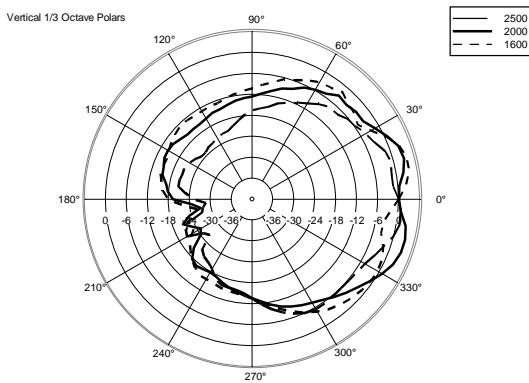

TECHNICAL SPECIFICATIONS

Acoustical specifications	Frequency Response (-10dB):	55 Hz ÷ 20000 Hz
	Max SPL @ 1m:	129 dB
	Horizontal coverage angle:	90°
	Vertical coverage angle:	70°
	Directivity index Q:	9
	System Sensitivity:	98 dB
Power section	Nominal Impedance (ohm):	8 ohm
	Power Handling:	300 W RMS
	Peak Power Handling:	1200 W PEAK
	Recommended Amplifier:	600 W
	Protections:	Dynamic active mosfet
	Crossover Frequencies:	1800 Hz
Transducers	Compression Driver:	1 x 1.0", 1.4" v.c
	Nominal Impedance (ohm):	8 ohm
	Input Power Rating:	25 W AES, 50 W PROGRAM POWER
	Sensitivity:	107 dB, 1W @ 1m
	Woofer:	12", 2.5" v.c
	Nominal Impedance (ohm):	8 ohm
	Input Power Rating:	300 W AES, 600 W PROGRAM POWER
Sensitivity:	98 dB, 1W @ 1m	
Input/Output section	Input connectors:	Euroblock
	Output connectors:	Euroblock
Standard compliance	CE marking:	Yes
Physical specifications	Cabinet/Case Material:	Plywood
	Hardware:	8 x M8, 8 x M10
	Grille:	Steel with clothing
	Color:	Black
Size	Height:	620 mm / 24.41 inches
	Width:	362 mm / 14.25 inches
	Depth:	404 mm / 15.91 inches
	Weight:	22 kg / 48.5 lbs
Shipping informations	Package Height:	655 mm / 25.79 inches
	Package Width:	442 mm / 17.4 inches
	Package Depth:	400 mm / 15.75 inches
	Package Weight:	25.5 kg / 56.22 lbs

Horizontal 1/3 Octave Polars

Horizontal 1/3 Octave Polars

Horizontal 1/3 Octave Polars

Horizontal One Octave Polars

ACCESSORIES

AC WM-C WALL MOUNT FOR NEW COMPACT

PART NUMBER **13360199**
EAN: 8024530007355