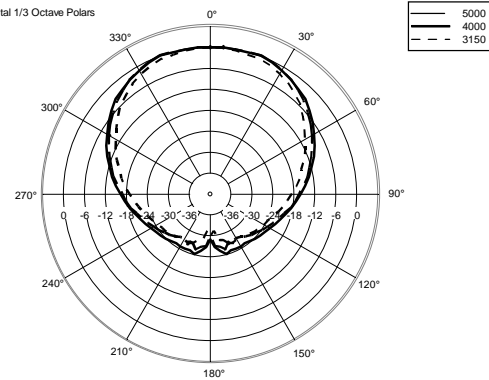

TECHNICAL SPECIFICATIONS

Acoustical specifications	Frequency Response (-10dB):	55 Hz ÷ 20000 Hz
	Max SPL @ 1m:	129 dB
	Horizontal coverage angle:	90°
	Vertical coverage angle:	70°
	Directivity index Q:	9
	System Sensitivity:	98 dB
Power section	Nominal Impedance (ohm):	8 ohm
	Power Handling:	300 W RMS
	Peak Power Handling:	1200 W PEAK
	Recommended Amplifier:	600 W
	Protections:	Dynamic active mosfet
	Crossover Frequencies:	1800 Hz
Transducers	Compression Driver:	1 x 1.0", 1.4" v.c
	Nominal Impedance (ohm):	8 ohm
	Input Power Rating:	25 W AES, 50 W PROGRAM POWER
	Sensitivity:	107 dB, 1W @ 1m
	Woofer:	12", 2.5" v.c
	Nominal Impedance (ohm):	8 ohm
	Input Power Rating:	300 W AES, 600 W PROGRAM POWER
Sensitivity:	98 dB, 1W @ 1m	
Input/Output section	Input connectors:	Euroblock
	Output connectors:	Euroblock
Standard compliance	CE marking:	Yes
Physical specifications	Cabinet/Case Material:	Plywood
	Hardware:	8 x M8, 8 x M10
	Grille:	Steel with clothing
	Color:	Black
Size	Height:	620 mm / 24.41 inches
	Width:	362 mm / 14.25 inches
	Depth:	404 mm / 15.91 inches
	Weight:	22 kg / 48.5 lbs
Shipping informations	Package Height:	655 mm / 25.79 inches
	Package Width:	442 mm / 17.4 inches
	Package Depth:	400 mm / 15.75 inches
	Package Weight:	25.5 kg / 56.22 lbs

PART NUMBER

- **13000596**
COMPACT M 12
Black
EAN 8024530017811

SPEAKER COMPACT M 12

REV.
B

Horizontal 1/3 Octave Polars

Horizontal 1/3 Octave Polars

Horizontal 1/3 Octave Polars

Horizontal 1/3 Octave Polars

Horizontal 1/3 Octave Polars

Horizontal 1/3 Octave Polars

Horizontal 1/3 Octave Polars

Horizontal One Octave Polars

ACCESSORIES

AC WM-C WALL MOUNT FOR NEW COMPACT

PART NUMBER **13360199**
EAN: 8024530007355