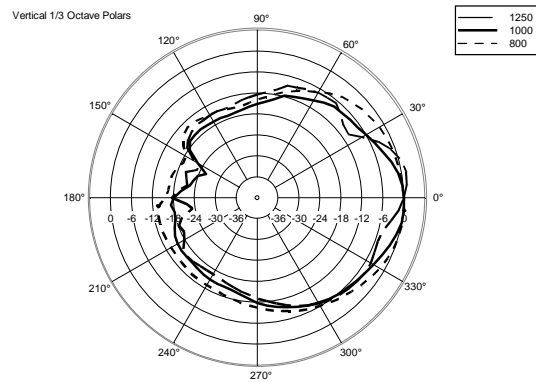

TECHNICAL SPECIFICATIONS

Acoustical specifications	Frequency Response (-10dB):	55 Hz ÷ 20000 Hz
	Max SPL @ 1m:	129 dB
	Horizontal coverage angle:	90°
	Vertical coverage angle:	70°
	Directivity index Q:	9
	System Sensitivity:	98 dB
Power section	Nominal Impedance (ohm):	8 ohm
	Power Handling:	300 W RMS
	Peak Power Handling:	1200 W PEAK
	Recommended Amplifier:	600 W
	Protections:	Dynamic active mosfet
	Crossover Frequencies:	1800 Hz
Transducers	Compression Driver:	1 x 1.0", 1.4" v.c
	Nominal Impedance (ohm):	8 ohm
	Input Power Rating:	25 W AES, 50 W PROGRAM POWER
	Sensitivity:	107 dB, 1W @ 1m
	Woofer:	12", 2.5" v.c
	Nominal Impedance (ohm):	8 ohm
	Input Power Rating:	300 W AES, 600 W PROGRAM POWER
Sensitivity:	98 dB, 1W @ 1m	
Input/Output section	Input connectors:	Euroblock
	Output connectors:	Euroblock
Standard compliance	CE marking:	Yes
Physical specifications	Cabinet/Case Material:	Plywood
	Hardware:	8 x M8, 8 x M10
	Grille:	Steel with clothing
	Color:	Black
Size	Height:	620 mm / 24.41 inches
	Width:	362 mm / 14.25 inches
	Depth:	404 mm / 15.91 inches
	Weight:	22 kg / 48.5 lbs
Shipping informations	Package Height:	655 mm / 25.79 inches
	Package Width:	442 mm / 17.4 inches
	Package Depth:	400 mm / 15.75 inches
	Package Weight:	25.5 kg / 56.22 lbs

Horizontal 1/3 Octave Polars

Horizontal 1/3 Octave Polars

Horizontal 1/3 Octave Polars

Horizontal One Octave Polars

ACCESSORIES

AC WM-C WALL MOUNT FOR NEW COMPACT

PART NUMBER **13360199**
EAN: 8024530007355